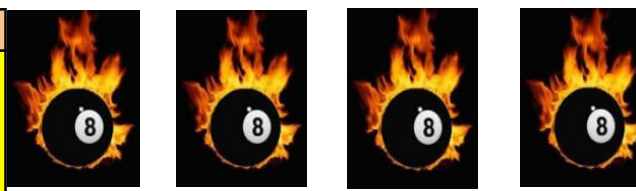

Premier Division	Division 1
1. 147 A	1. 147 Rockets
2. Innes A	2. Heathmount
3. Chieftain C	3. Glendeenos
4. 147 B	4. Dows
5. Raigmore C Sect	5. Innes Fireballs
6. Chieftain D	6. Pocket Corners
7. Blacksmiths	7. Innes Portland
8. Chieftain G	8. Chieftain JBT
9. 147 D	9. Raigmore Badgers
10. Raigmore A	10. Innes Haugh
11. Chieftain Lochiel	11. Sobar As Judges
12. 147 E	12. 147 C

ALL RESULTS CARDS TO THE POOL BOX IN THE CHIEFTAIN HOTEL PUBLIC BAR